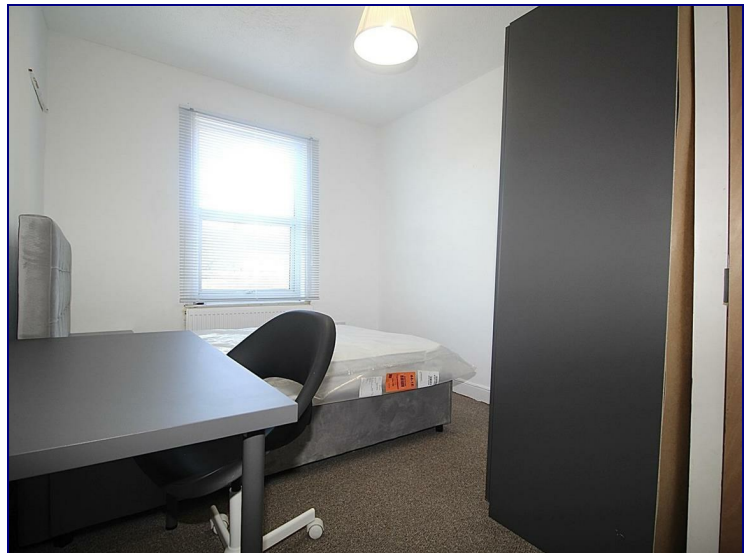

Derby Road, Enfield, EN3 4AP

£800 PCM

****ALL BILLS INCLUDED****

Furnished Double Room to Let - House Share.

Available Now.

Occupants will benefit from a first floor double bedroom which is furnished.